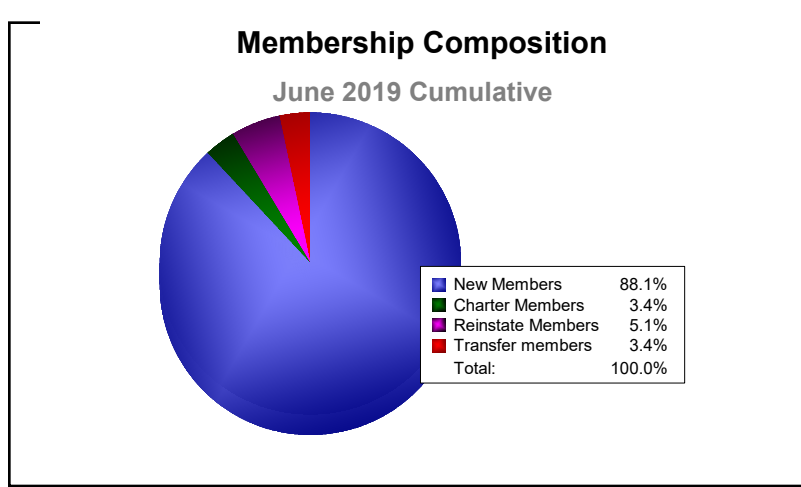

Year	New Clubs	Dropped Clubs	Gain/ Loss Clubs	New Members	Charter Members	Reinstate Members	Transfer Members	Total Member Added	Total Members Dropped	Gain/ Loss Members
2014-2015	1	-1	0	127	36	6	10	179	-124	55
2015-2016	0	-1	-1	107	2	5	7	121	-172	-51
2016-2017	1	-3	-2	88	29	4	6	127	-161	-34
2017-2018	0	0	0	66	2	6	4	78	-121	-43
2018-2019	0	-2	-2	52	2	3	2	59	-124	-65
Average	0	-1	-1	88	14	5	6	113	-140	-28