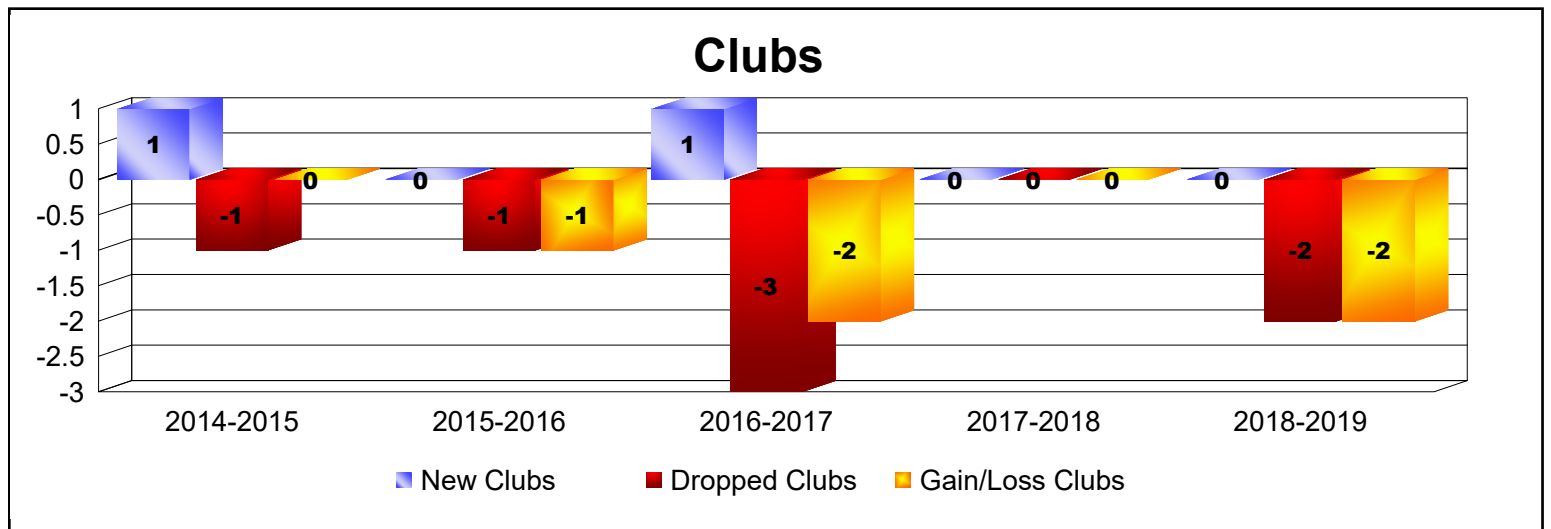

Year	New Clubs	Dropped Clubs	Gain/ Loss Clubs	New Members	Charter Members	Reinstate Members	Transfer Members	Total Member Added	Total Members Dropped	Gain/ Loss Members
2014-2015	1	-1	0	127	36	6	10	179	-124	55
2015-2016	0	-1	-1	107	2	5	7	121	-172	-51
2016-2017	1	-3	-2	88	29	4	6	127	-161	-34
2017-2018	0	0	0	66	2	6	4	78	-121	-43
2018-2019	0	-2	-2	52	2	3	2	59	-124	-65
Average	0	-1	-1	88	14	5	6	113	-140	-28

Year	New Clubs	Dropped Clubs	Gain/ Loss Clubs	New Members	Charter Members	Reinstate Members	Transfer Members	Total Member Added	Total Members Dropped	Gain/ Loss Members
2014-2015	0	0	0	10	0	0	0	10	-10	0
2015-2016	0	0	0	6	0	0	0	6	-11	-5
2016-2017	0	0	0	8	0	0	0	8	-7	1
2017-2018	0	0	0	1	0	0	0	1	-3	-2
2018-2019	0	0	0	1	0	1	0	2	-4	-2
Average	0	0	0	5	0	0	0	5	-7	-2