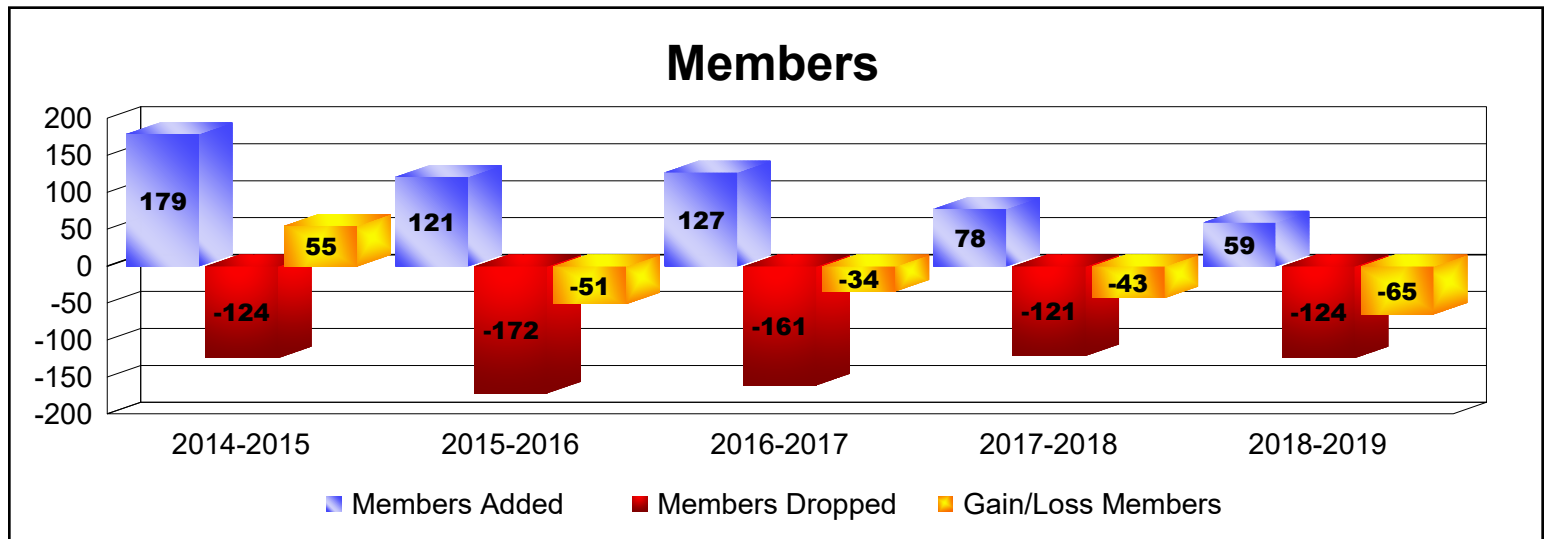

Year	New Clubs	Dropped Clubs	Gain/ Loss Clubs	New Members	Charter Members	Reinstate Members	Transfer Members	Total Member Added	Total Members Dropped	Gain/ Loss Members
2014-2015	1	-1	0	127	36	6	10	179	-124	55
2015-2016	0	-1	-1	107	2	5	7	121	-172	-51
2016-2017	1	-3	-2	88	29	4	6	127	-161	-34
2017-2018	0	0	0	66	2	6	4	78	-121	-43
2018-2019	0	-2	-2	52	2	3	2	59	-124	-65
Average	0	-1	-1	88	14	5	6	113	-140	-28

Year	New Clubs	Dropped Clubs	Gain/ Loss Clubs	New Members	Charter Members	Reinstate Members	Transfer Members	Total Member Added	Total Members Dropped	Gain/ Loss Members
2014-2015	0	0	0	10	0	0	0	10	-10	0
2015-2016	0	0	0	6	0	0	0	6	-11	-5
2016-2017	0	0	0	8	0	0	0	8	-7	1
2017-2018	0	0	0	1	0	0	0	1	-3	-2
2018-2019	0	0	0	1	0	1	0	2	-4	-2
Average	0	0	0	5	0	0	0	5	-7	-2