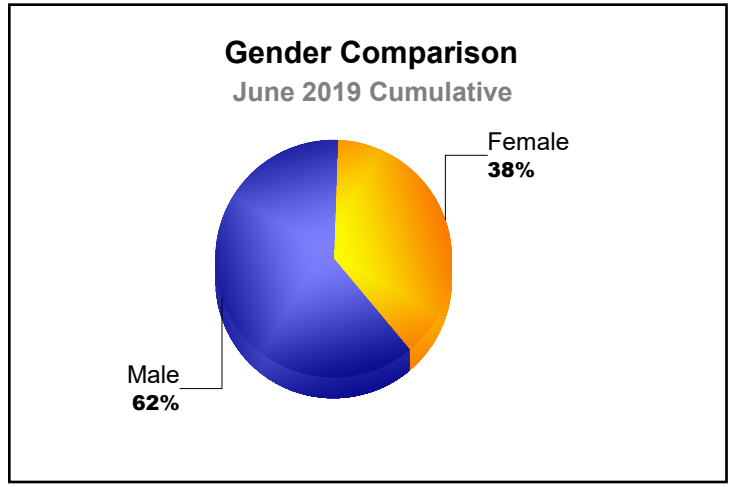

Year	New Clubs	Dropped Clubs	Gain/ Loss Clubs	New Members	Charter Members	Reinstate Members	Transfer Members	Total Member Added	Total Members Dropped	Gain/ Loss Members
2014-2015	1	-1	0	127	36	6	10	179	-124	55
2015-2016	0	-1	-1	107	2	5	7	121	-172	-51
2016-2017	1	-3	-2	88	29	4	6	127	-161	-34
2017-2018	0	0	0	66	2	6	4	78	-121	-43
2018-2019	0	-2	-2	52	2	3	2	59	-124	-65
Average	0	-1	-1	88	14	5	6	113	-140	-28